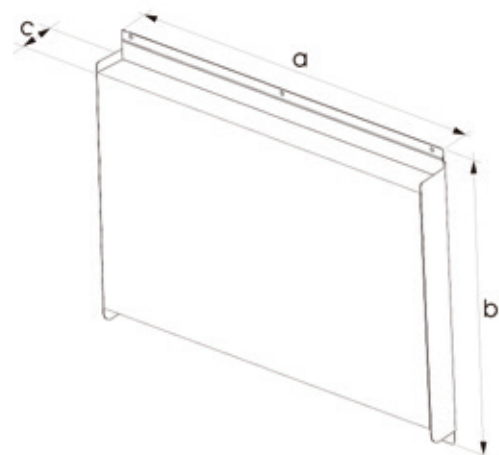

Dimensions [mm]	
a:	368
b:	289
c:	55
Weight	ca. 6 kg

¹ warranty ex works, normally 24 months, fixed at order.
All data refer on print date, errors and changes excepted

HIGHLIGHTS

- Intel® i3/i5 mobile
- Low mounting depth
- High power efficiency
- High performance
- Dual LAN