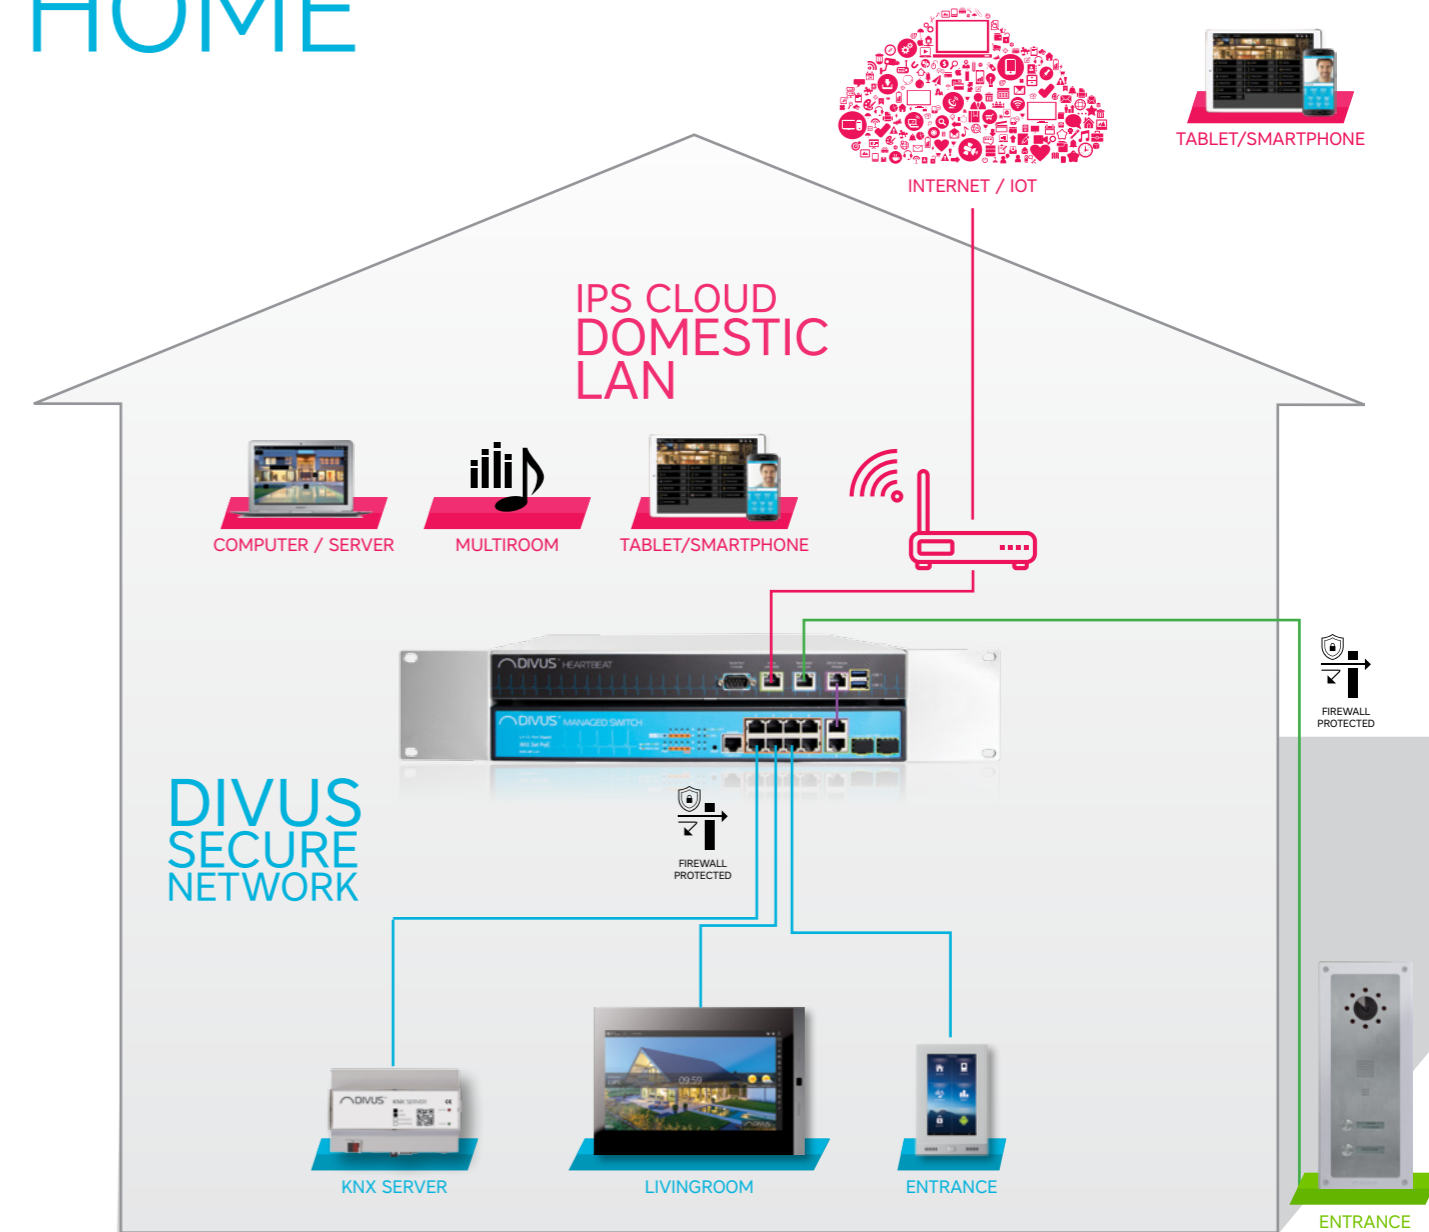

SECURE & STABLE BUILDING NETWORK

DIVUS SECURE NETWORK

A stable and protected connection between the connected DIVUS devices in a secured segment. Also 3rd-party products for building automation are compatible and can be integrated in the secure network segment.

Other network devices, that are not part of the secure network and/ or building automation system should be connected to the usual LAN network and independently secured.

IPS CLOUD DOMESTIC LAN/WAN

RESIDENTIAL INTERCOM

The intercom system, in which internal and external devices interact, is protected by a firewall via its own port and is therefore completely safe while still offering an unrestricted functionality.

SIMPLE APARTMENT HOME

DIVUS HEARTBEAT controls your entire network. To have a secure and stable network all devices of your building automation system should be connected to the DIVUS HEARTBEAT.

RESIDENTIAL INTERCOM