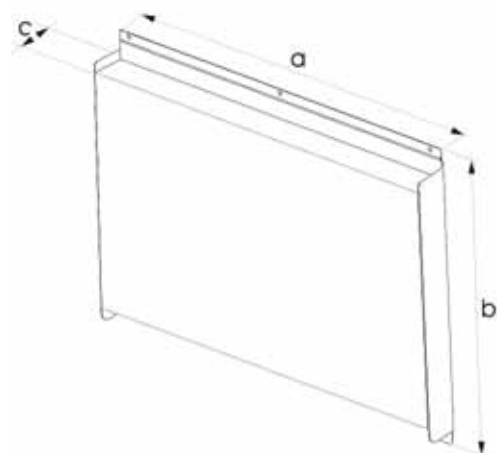

Technical Data

DB 850	
Product Type	Compact embedded box PC
General characteristics	
Processor	VIA C7 1GHz fanless
Chipset	VIA CN700 + 8237R plus
Memory	512MB to 1GB DDR2 RAM
Expansion slots	1 PCI Slot
Operating systems	Microsoft Windows XP embedded
Power Supply	90 - 260 VAC fanless
	24 VDC fanless optional
Power consumption	20 W
Guarantee	24 Months ¹
Drives	
Mass Memory	DOM (Disk On Module) to 512MB (1, 2, 4 and 8GB optional)
Additional Drives	Compact Flash Reader, optional
Interfaces	
LAN/Ethernet	onboard
USB	8 x USB 2.0 (4 x ext, 4 x int)
Serial Interface	2 x RS232 (1 x external, 1 x internal)
Parallel Interface	1 x LPT1 (EPP/ECP/SPP)
Keyboard/Mouse	2 x PS/2
Video	1 x VGA Port
Multimedia	6 channel audio (ext)
Other Interfaces	2 SATA ports (int.)
Watchdog Functions	
CPU Temperature	Surveillance onboard
Ambient Conditions	
Vibration resistance	15G
Shock resistance	50G
EMC	EN 55011, 55022, 500081
Temperature	+5°C to +45°C max.
Relative humidity	5% to 80% at 25°C (no humidity/condense)
Authorization	CE
Mechanical Characteristics	
PC Unit	Powder coated, EMC proofed

Dimensions [mm]	
a:	368
b:	289
c:	55
Weight	ca. 6 kg

¹ warranty ex works, normally 24 months, fixed at order.
All data refer on print date, errors and changes excepted

Highlights

- Low mounting depth
- Low power requirements
- VIA C7 processors
- Fanless, passive air conduction
- Motionless, no moving parts