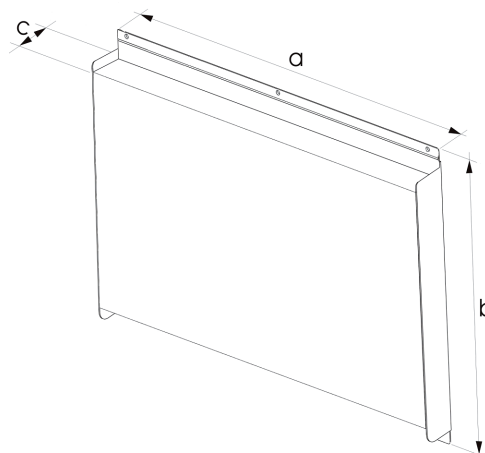

Technical Data

DB 670	
Product Type	Compact box PC
General characteristics	
Processor	Intel® mobile Core™ i5/i3 fan
Chipset	Intel® HM55
Memory	1GB to 4GB DDR 3 RAM
Expansion slots	1 PCIe x16 slot 1 PCIe Mini card slot
Operating systems	Microsoft Windows XP/7
Power Supply	90 - 264 VAC auto range
	24VDC optional
Power consumption	25 W
Guarantee	24 Months ¹
Drives	
Mass Memory	2,5" HDD at 60 GB (optional DiskOnModule at 512MB,1GB,2GB, 4GB or 8GB)
Interfaces	
LAN/Ethernet	Dual PCIe GbE controller
USB	5 x USB 2.0 (4 x external, 1 x internal)
Serial Interface	1 x RS232 (ext), 1 x RS -232/422/485 (int)
Display	1 free VGA port (dual display architecture)
Multimedia	Mic in, Line out
Watchdog Functions	
CPU Temperature	Surveillance onboard, auto throttling control when CPU overheats
Fan rotation	Surveillance onboard
Ambient Conditions	
Vibration resistance	0,67G (5-500Mhz)
Shock resistance	300G/2ms
EMC	EN 55011, 55022, 500081
Temperature	+5°C to +45°C max.
Relative humidity	5% to 80% at 25°C (no humidity/condense)
Authorization	CE
Mechanical Characteristics	
PC Unit	Powder coated, EMC proofed

Dimensions [mm]	
a:	368
b:	289
c:	55
Weight	ca. 6 kg

¹ warranty ex works, normally 24 months, fixed at order.
All data refer on print date, errors and changes excepted

Highlights

- Intel® i3/i5 mobile
- Low mounting depth
- High power efficiency
- High performance
- Dual LAN